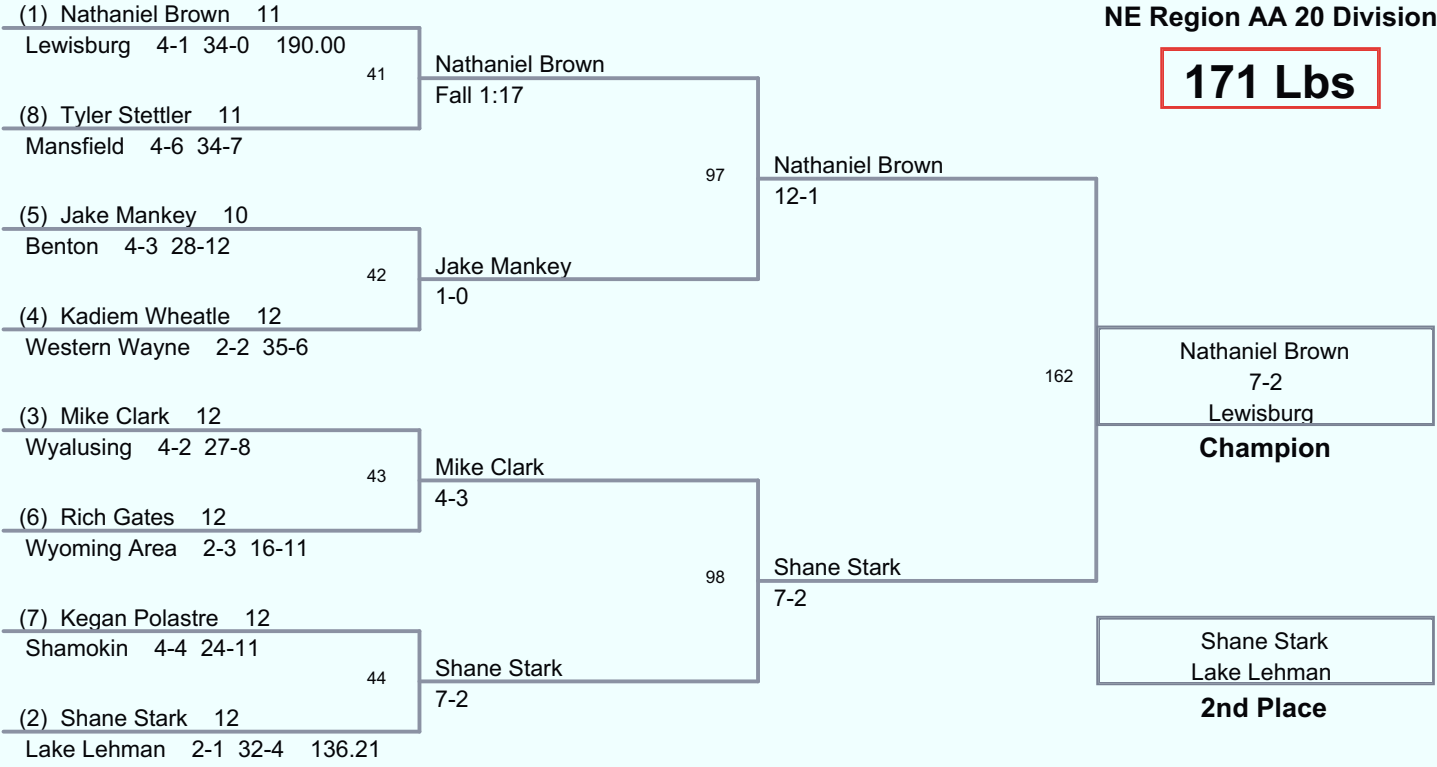

NE Region AA 2010
NE Region AA 20 Division

171 Lbs