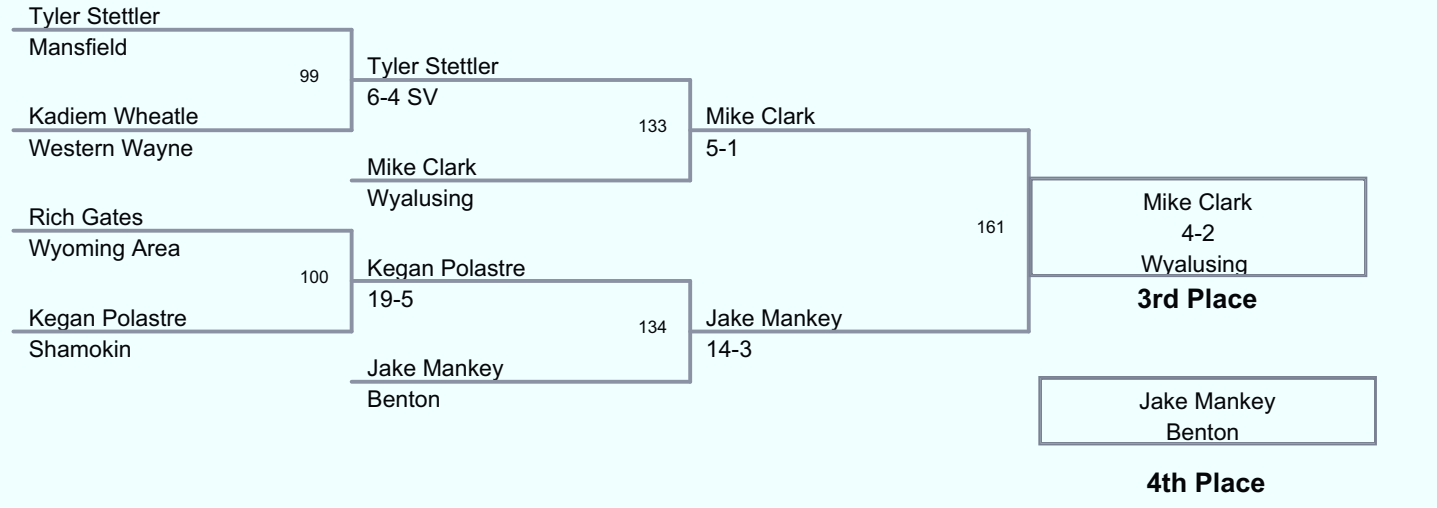

NE Region AA 2010
NE Region AA 20 Division

171 Lbs