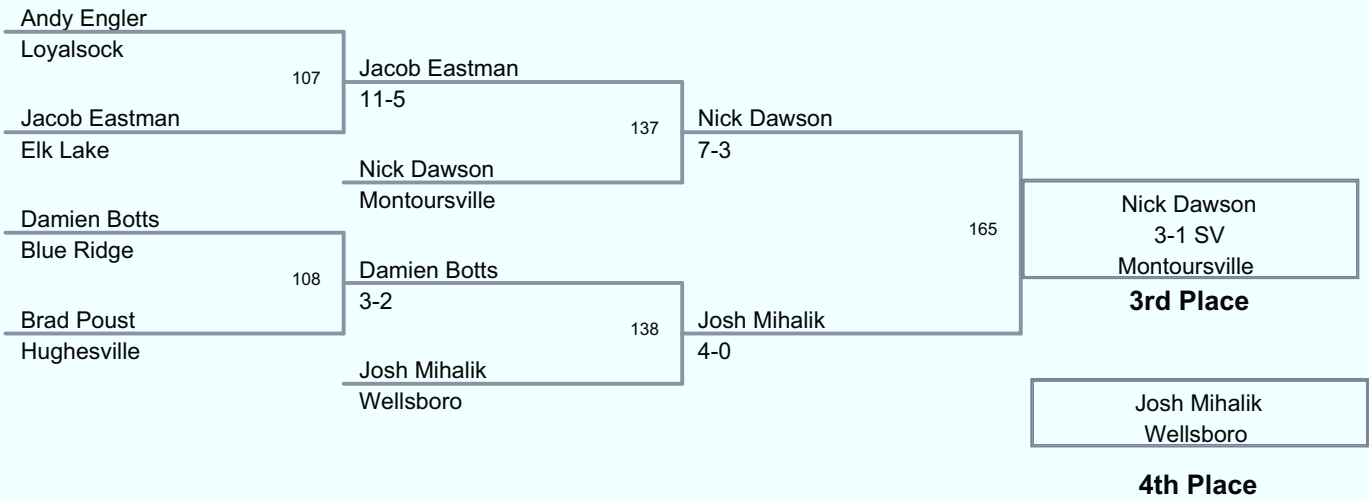

NE Region AA 2010
NE Region AA 20 Division

215 Lbs