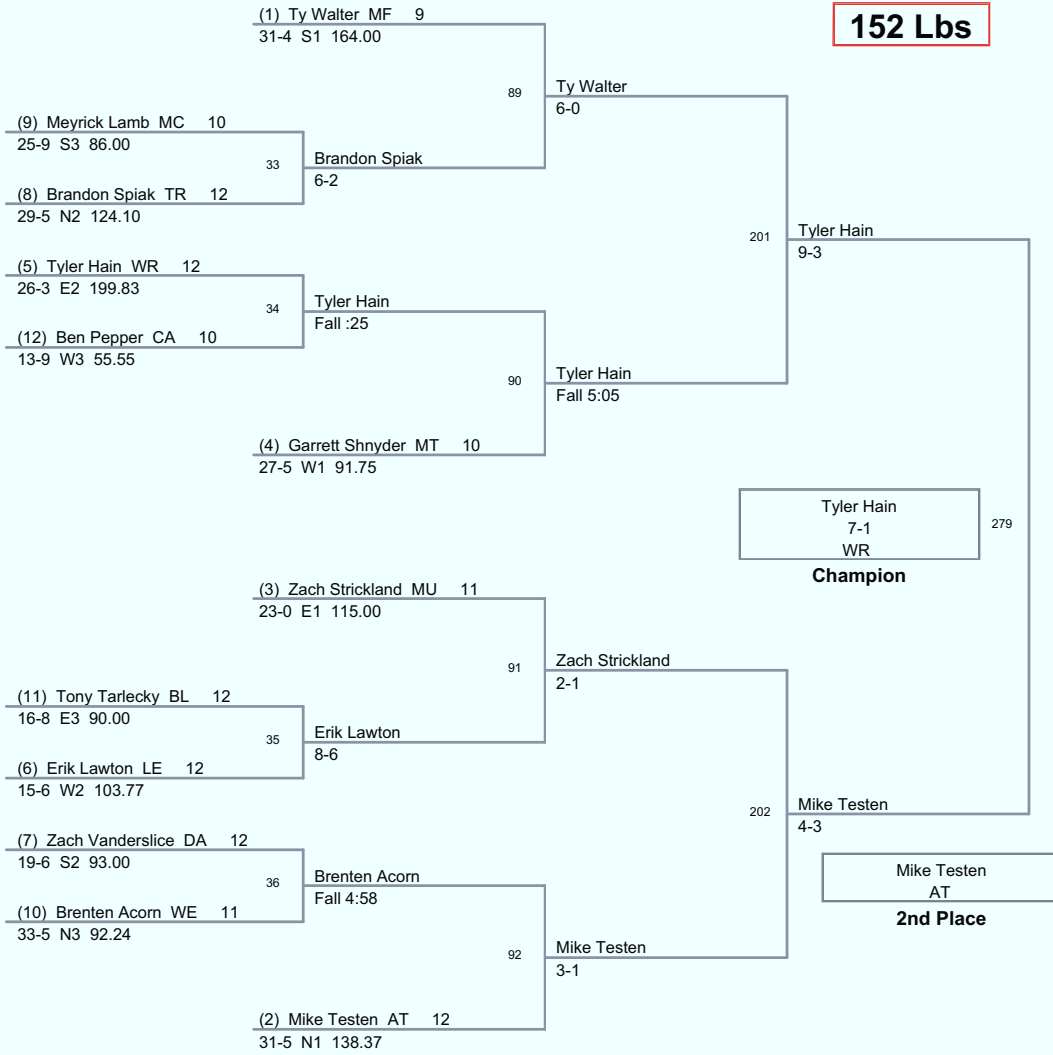

**130 Lbs**

PIAA District 4 AA  
PIAA District 4 Division

**135 Lbs**

PIAA District 4 AA  
PIAA District 4 Division

**140 Lbs**

PIAA District 4 AA  
PIAA District 4 Division

**145 Lbs**

PIAA District 4 AA  
PIAA District 4 Division

**152 Lbs**

PIAA District 4 AA  
PIAA District 4 Division

**160 Lbs**

PIAA District 4 AA  
PIAA District 4 Division

**171 Lbs**

PIAA District 4 AA  
PIAA District 4 Division

**189 Lbs**

PIAA District 4 AA  
PIAA District 4 Division