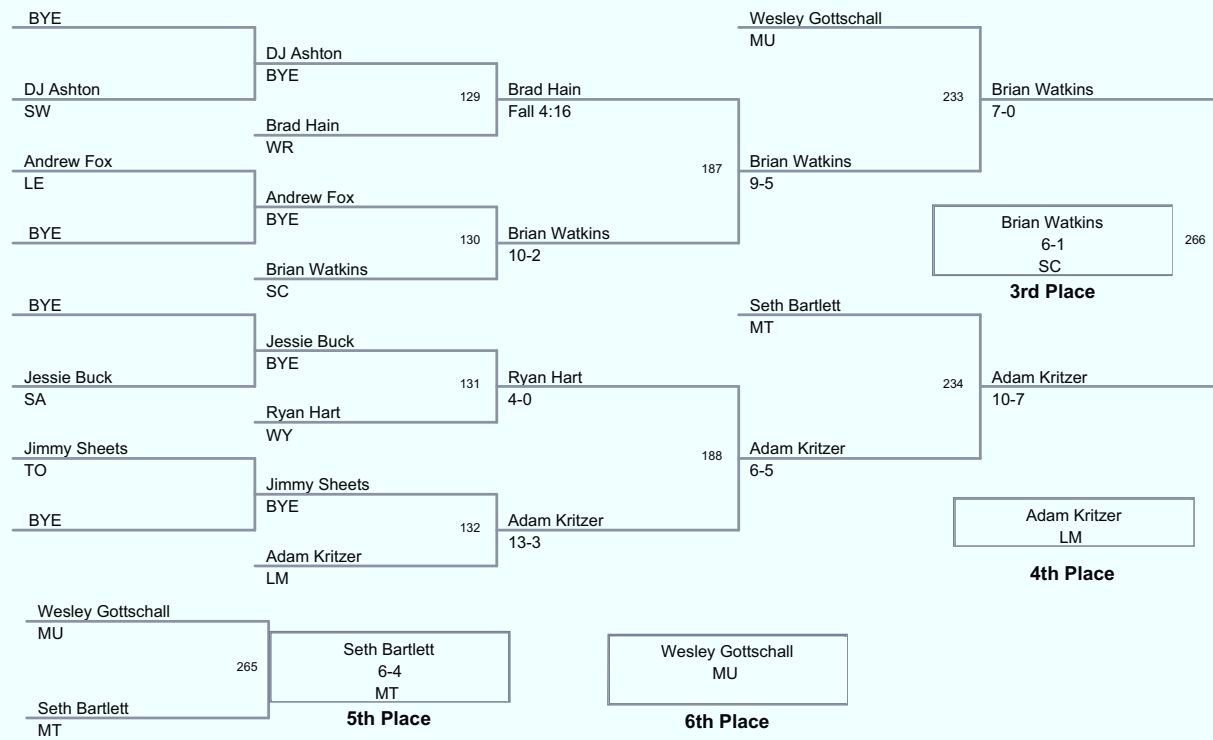

PIAA District 4 AA  
PIAA District 4 Division

**103 Lbs**

PIAA District 4 AA  
PIAA District 4 Division

**112 Lbs**

PIAA District 4 AA  
PIAA District 4 Division

**119 Lbs**

PIAA District 4 AA  
PIAA District 4 Division

**130 Lbs**

PIAA District 4 AA  
PIAA District 4 Division

**135 Lbs**

PIAA District 4 AA  
PIAA District 4 Division

**140 Lbs**

PIAA District 4 AA  
PIAA District 4 Division

**145 Lbs**

PIAA District 4 AA  
PIAA District 4 Division