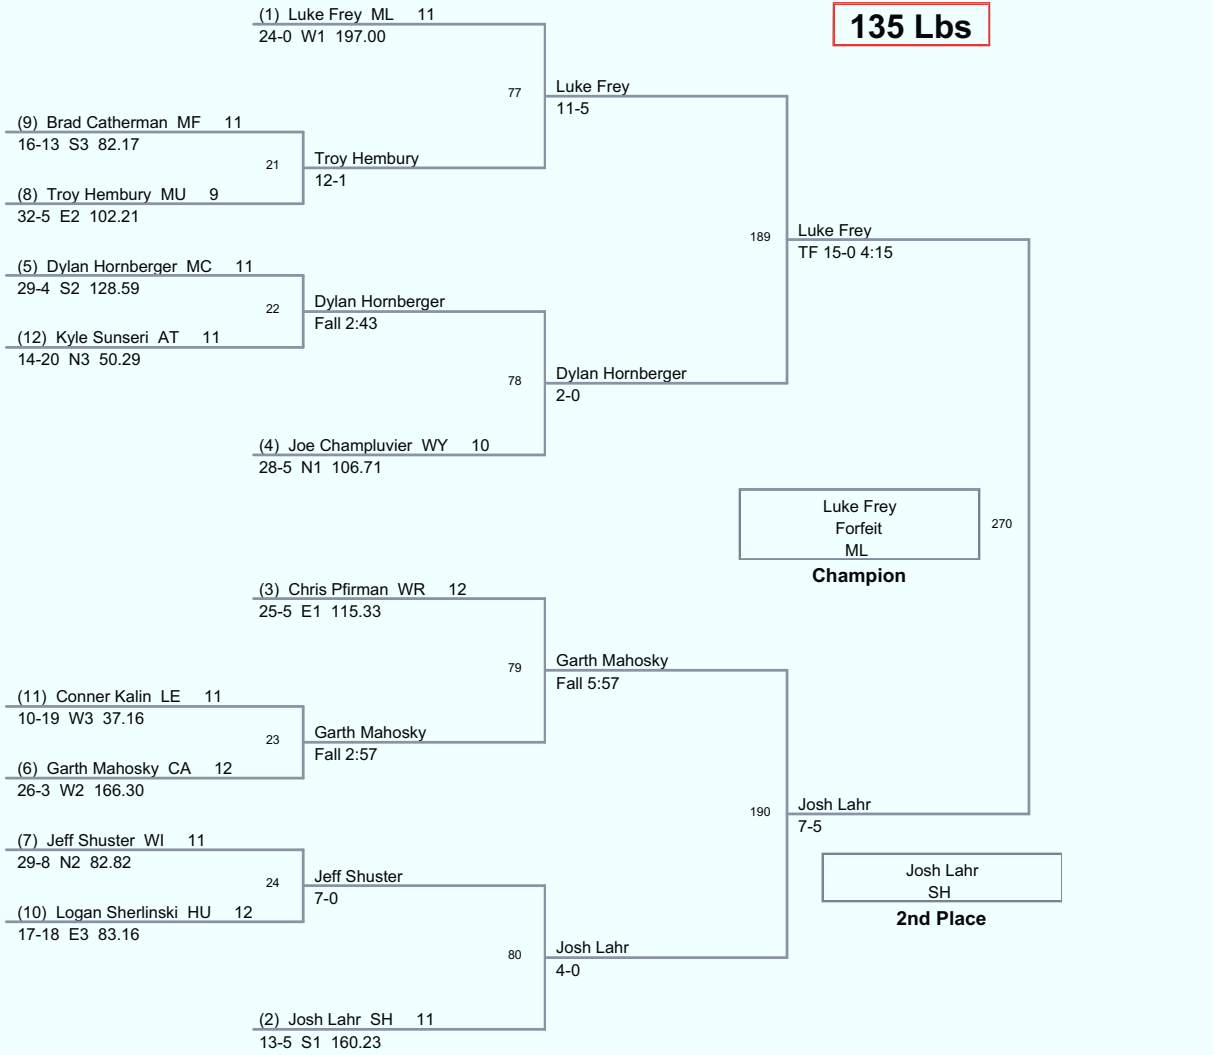

PIAA District 4 AA  
PIAA District 4 Division

**103 Lbs**

PIAA District 4 AA  
PIAA District 4 Division

**112 Lbs**

PIAA District 4 AA  
PIAA District 4 Division

**119 Lbs**

PIAA District 4 AA  
PIAA District 4 Division

**130 Lbs**

PIAA District 4 AA  
PIAA District 4 Division

**135 Lbs**

PIAA District 4 AA  
PIAA District 4 Division

**140 Lbs**

PIAA District 4 AA  
PIAA District 4 Division

**145 Lbs**

PIAA District 4 AA  
PIAA District 4 Division