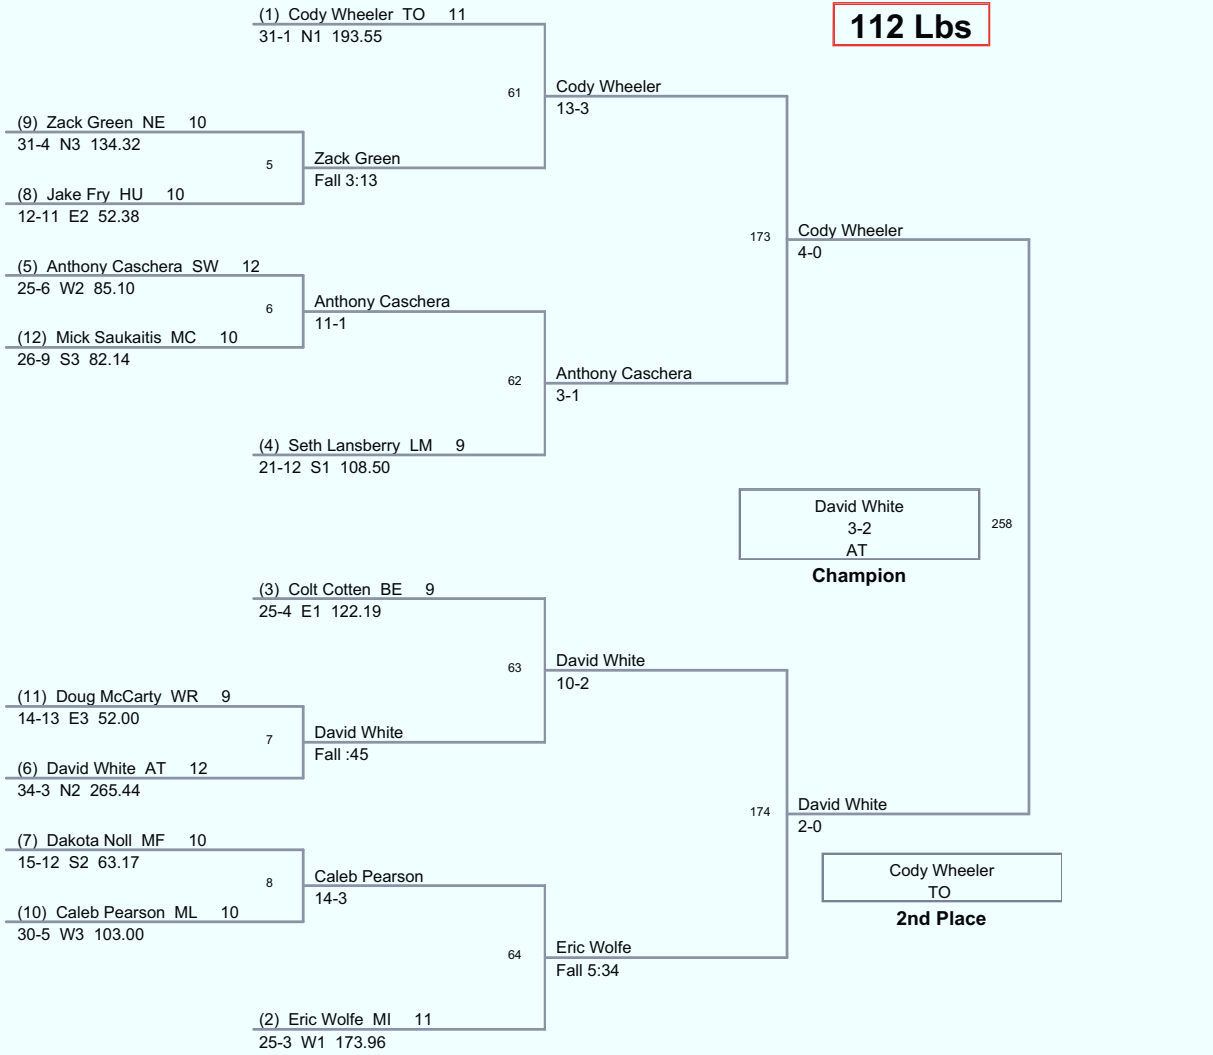

PIAA District 4 AA  
PIAA District 4 Division

**103 Lbs**

PIAA District 4 AA  
PIAA District 4 Division

**112 Lbs**

PIAA District 4 AA  
PIAA District 4 Division

**119 Lbs**

PIAA District 4 AA  
PIAA District 4 Division

**130 Lbs**

PIAA District 4 AA  
PIAA District 4 Division

**135 Lbs**

PIAA District 4 AA  
PIAA District 4 Division

**140 Lbs**

PIAA District 4 AA  
PIAA District 4 Division

**145 Lbs**

PIAA District 4 AA  
PIAA District 4 Division