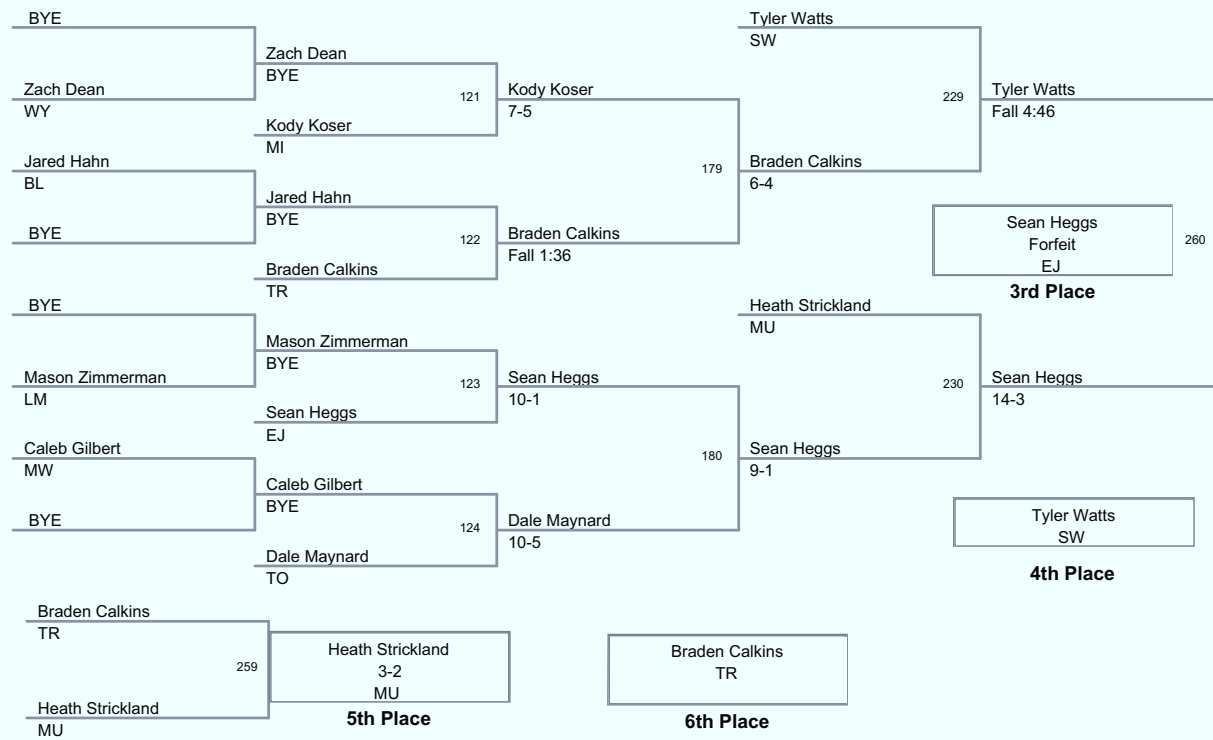

PIAA District 4 AA  
PIAA District 4 Division

**103 Lbs**

PIAA District 4 AA  
PIAA District 4 Division

**112 Lbs**

PIAA District 4 AA  
PIAA District 4 Division

**119 Lbs**

PIAA District 4 AA  
PIAA District 4 Division

**130 Lbs**

PIAA District 4 AA  
PIAA District 4 Division

**135 Lbs**

PIAA District 4 AA  
PIAA District 4 Division

**140 Lbs**

PIAA District 4 AA  
PIAA District 4 Division

**145 Lbs**

PIAA District 4 AA  
PIAA District 4 Division