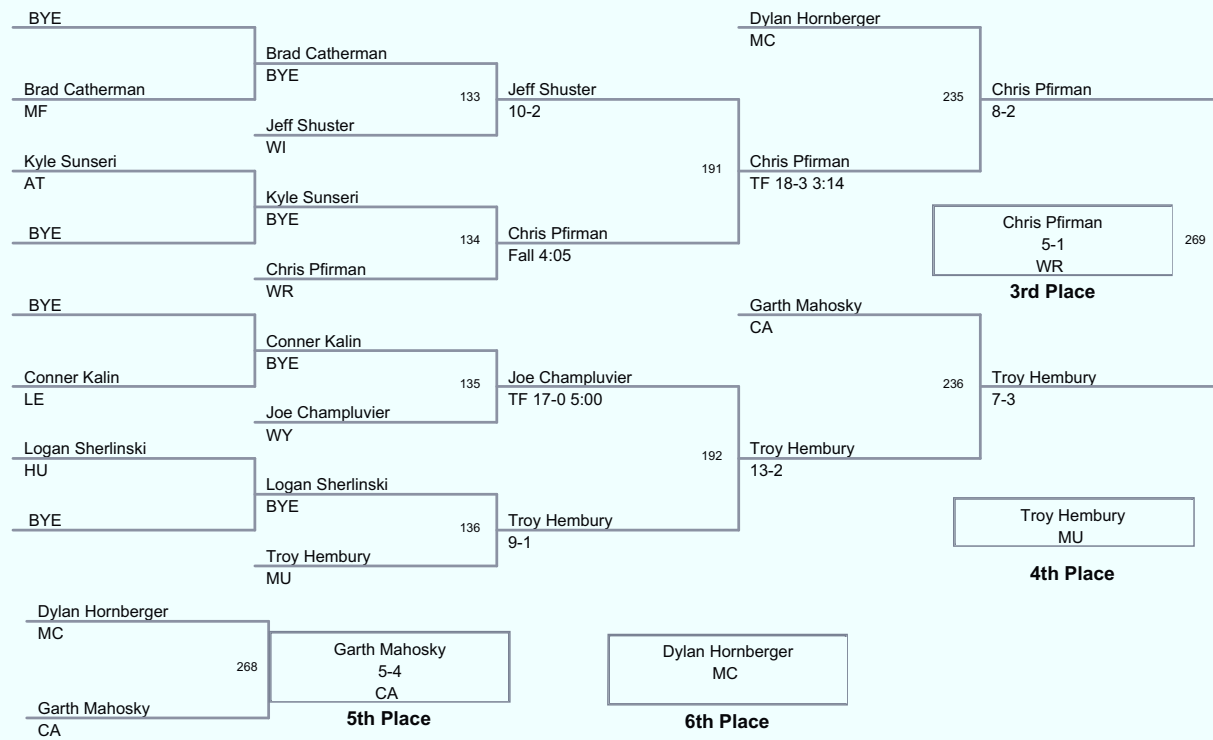

PIAA District 4 AA  
PIAA District 4 Division

**103 Lbs**

PIAA District 4 AA  
PIAA District 4 Division

**112 Lbs**

PIAA District 4 AA  
PIAA District 4 Division

**119 Lbs**

PIAA District 4 AA  
PIAA District 4 Division

**130 Lbs**

PIAA District 4 AA  
PIAA District 4 Division

**135 Lbs**

PIAA District 4 AA  
PIAA District 4 Division

**140 Lbs**

PIAA District 4 AA  
PIAA District 4 Division

**145 Lbs**

PIAA District 4 AA  
PIAA District 4 Division