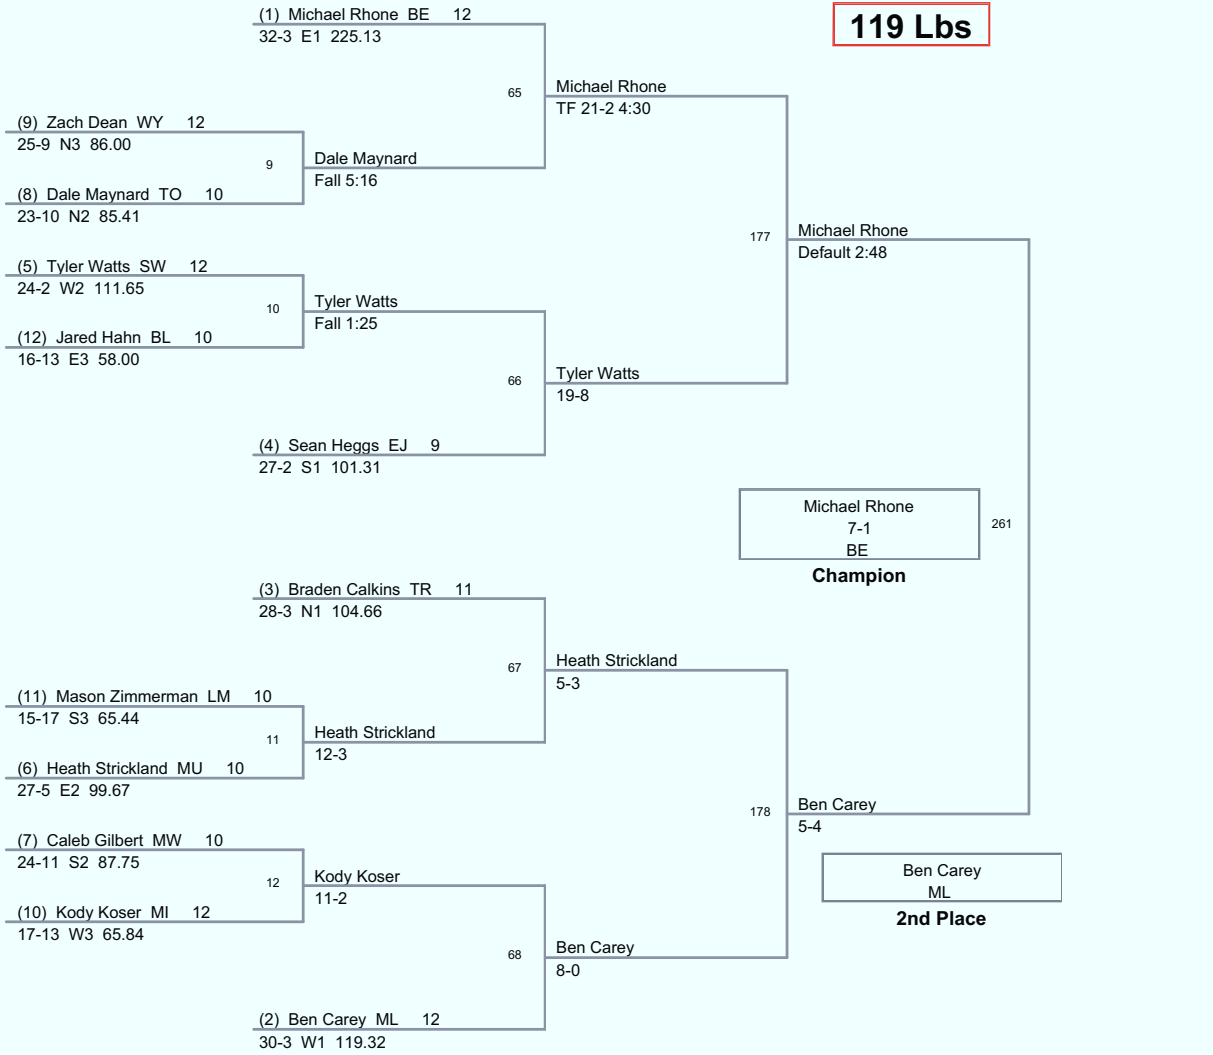

PIAA District 4 AA  
PIAA District 4 Division

**103 Lbs**

PIAA District 4 AA  
PIAA District 4 Division

**112 Lbs**

PIAA District 4 AA  
PIAA District 4 Division

**119 Lbs**

PIAA District 4 AA  
PIAA District 4 Division

**130 Lbs**

PIAA District 4 AA  
PIAA District 4 Division

**135 Lbs**

PIAA District 4 AA  
PIAA District 4 Division

**140 Lbs**

PIAA District 4 AA  
PIAA District 4 Division

**145 Lbs**

PIAA District 4 AA  
PIAA District 4 Division