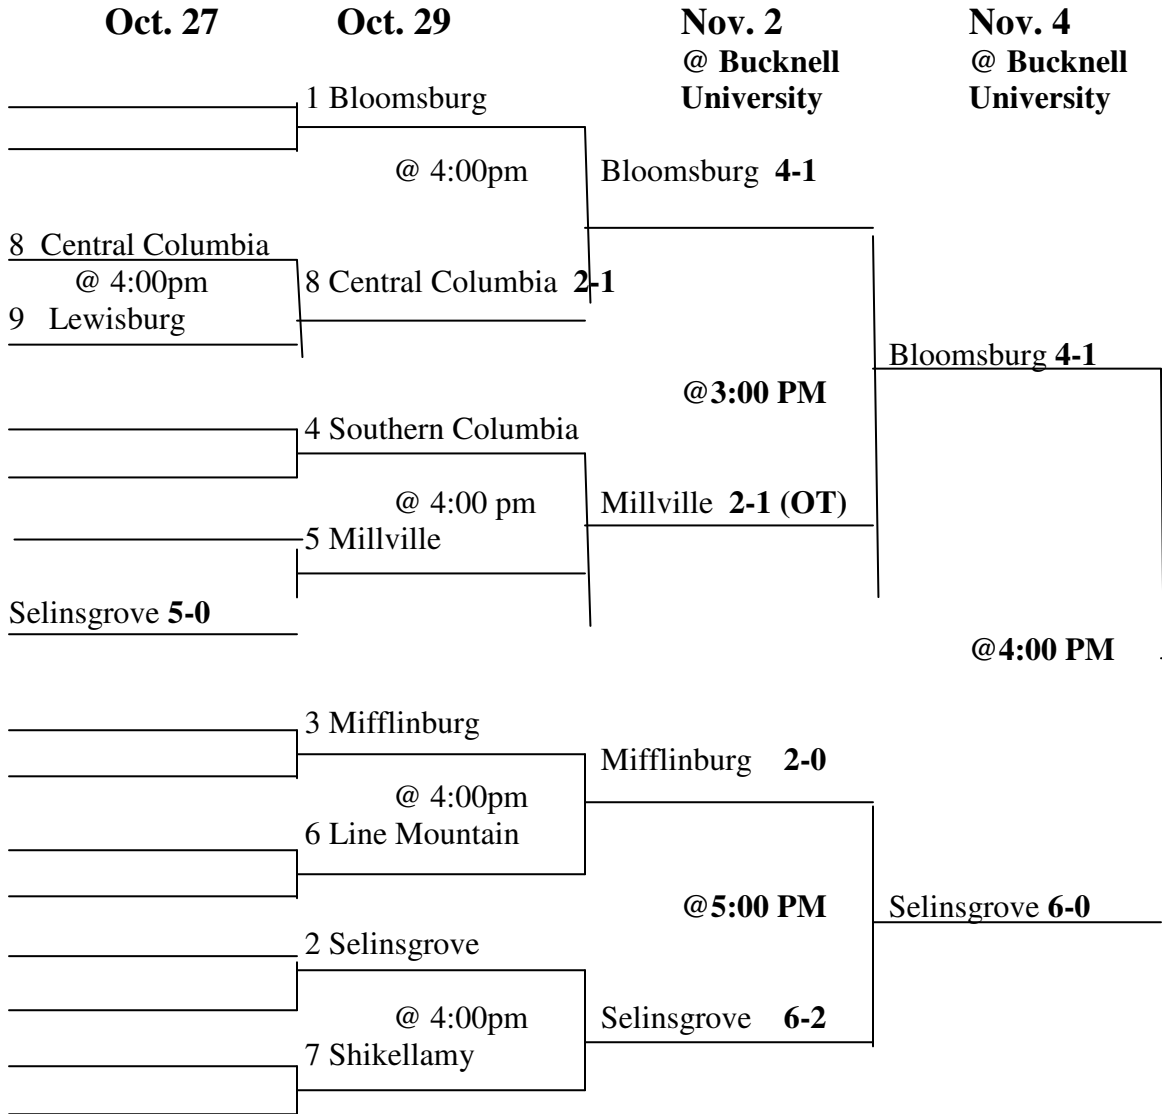

AA Field Hockey Districts

*Games are played at the site of the higher seed.

**Home teams are located at the top of each pairing of the bracket.*

Nov. 10