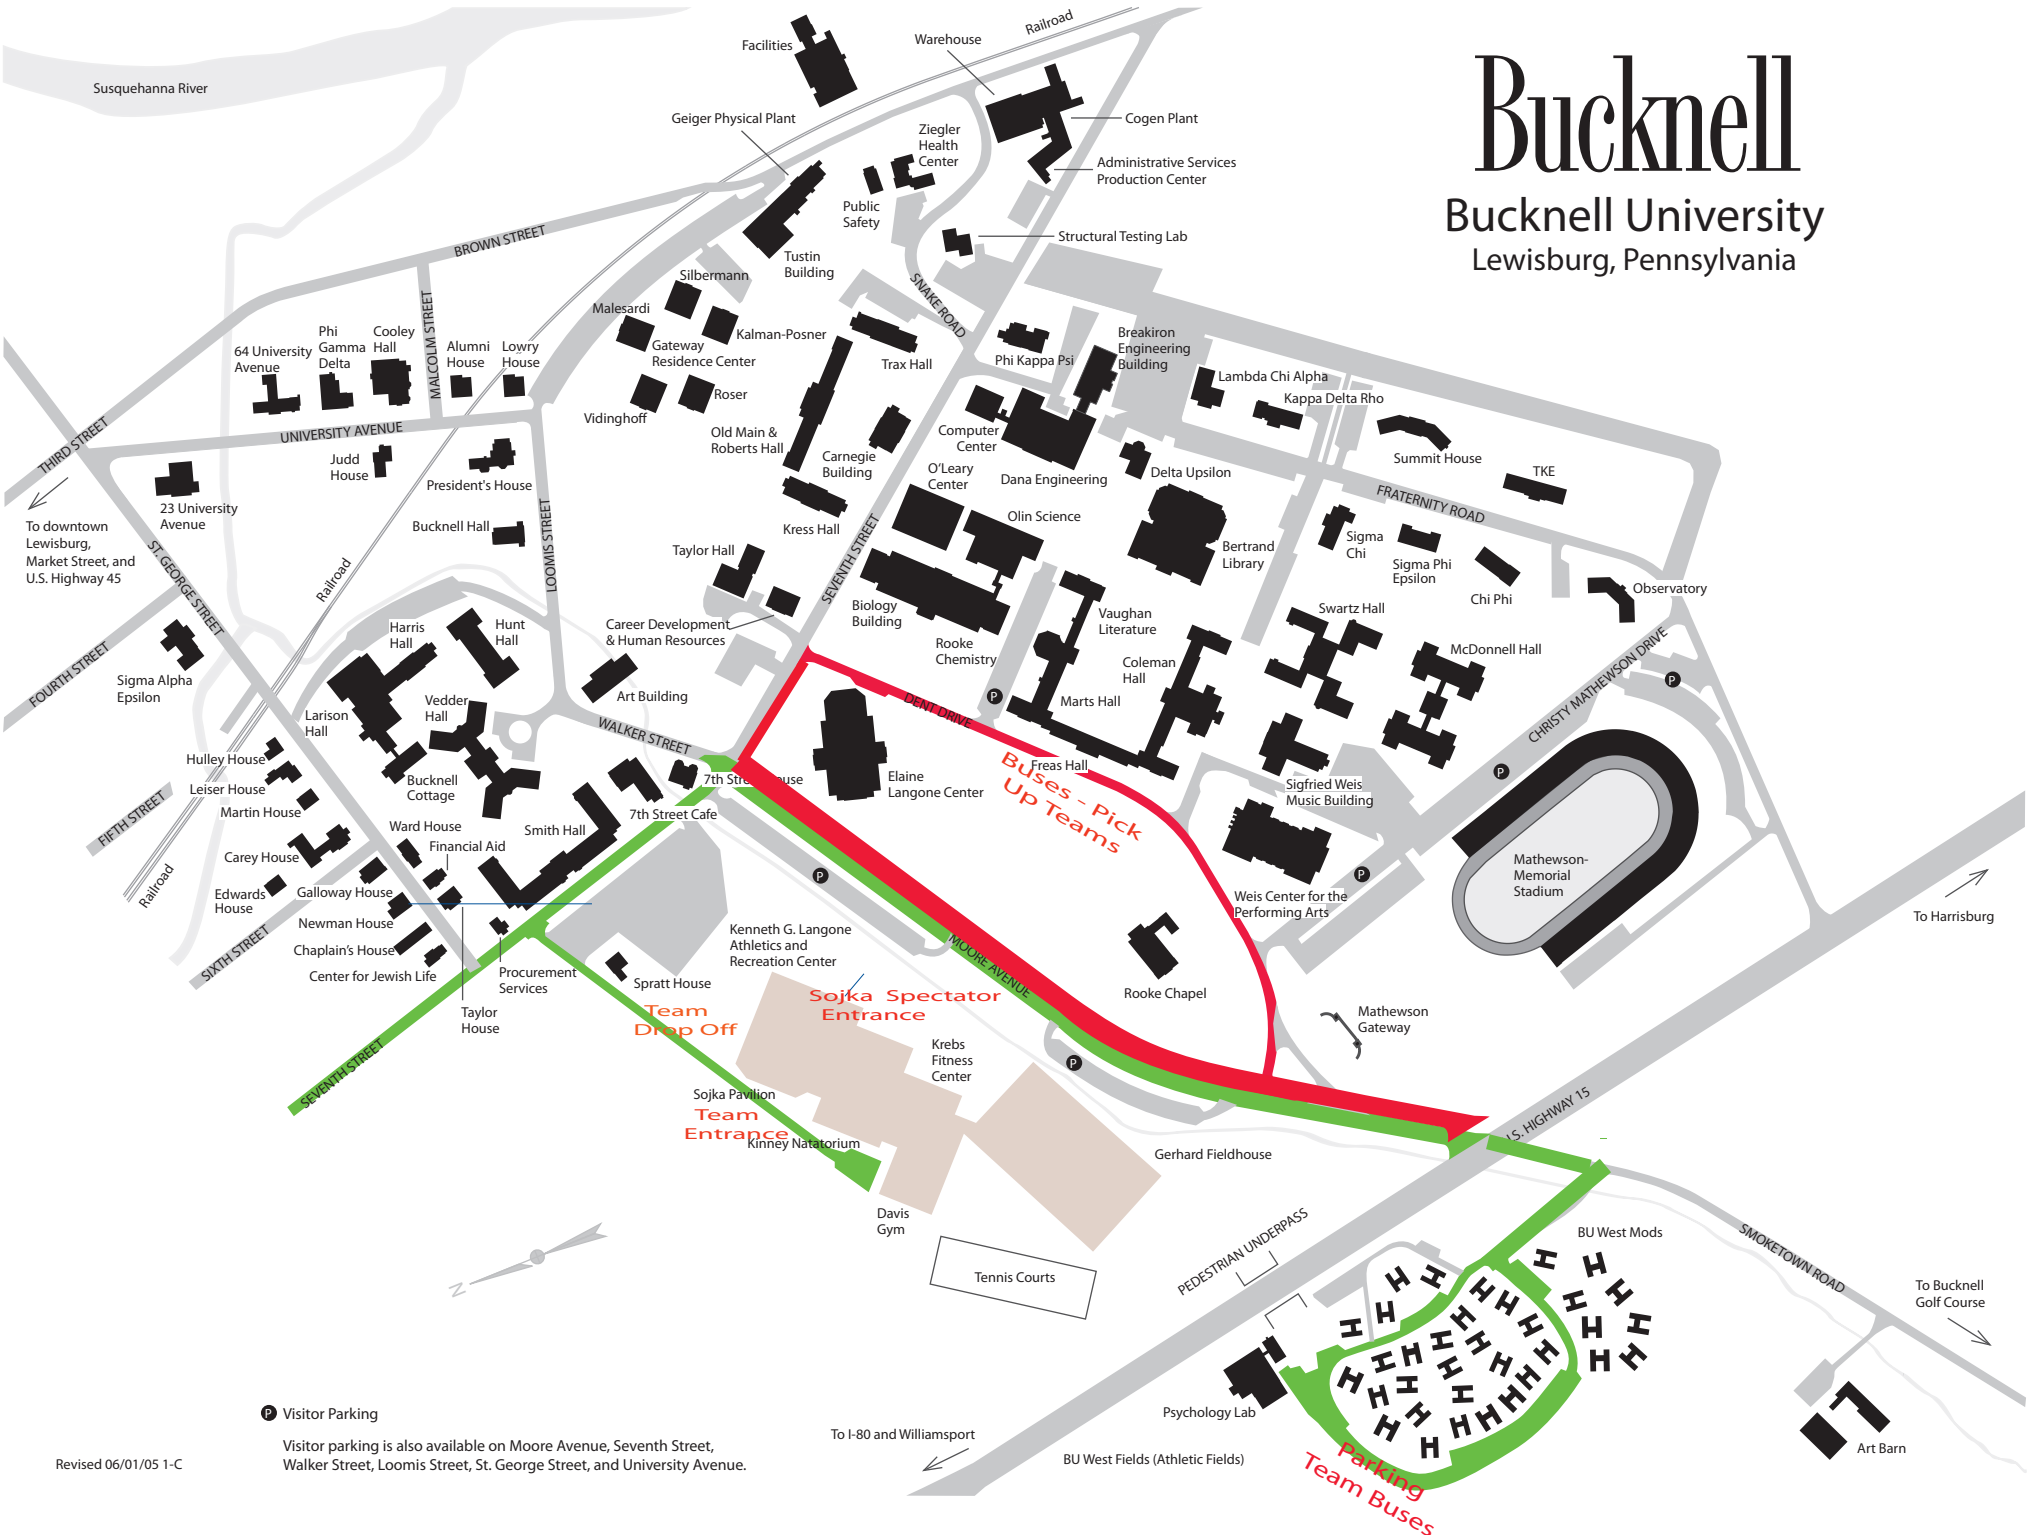

Bucknell

Bucknell University
Lewisburg, Pennsylvania

P Visitor Parking

Visitor parking is also available on Moore Avenue, Seventh Street, Walker Street, Loomis Street, St. George Street, and University Avenue.