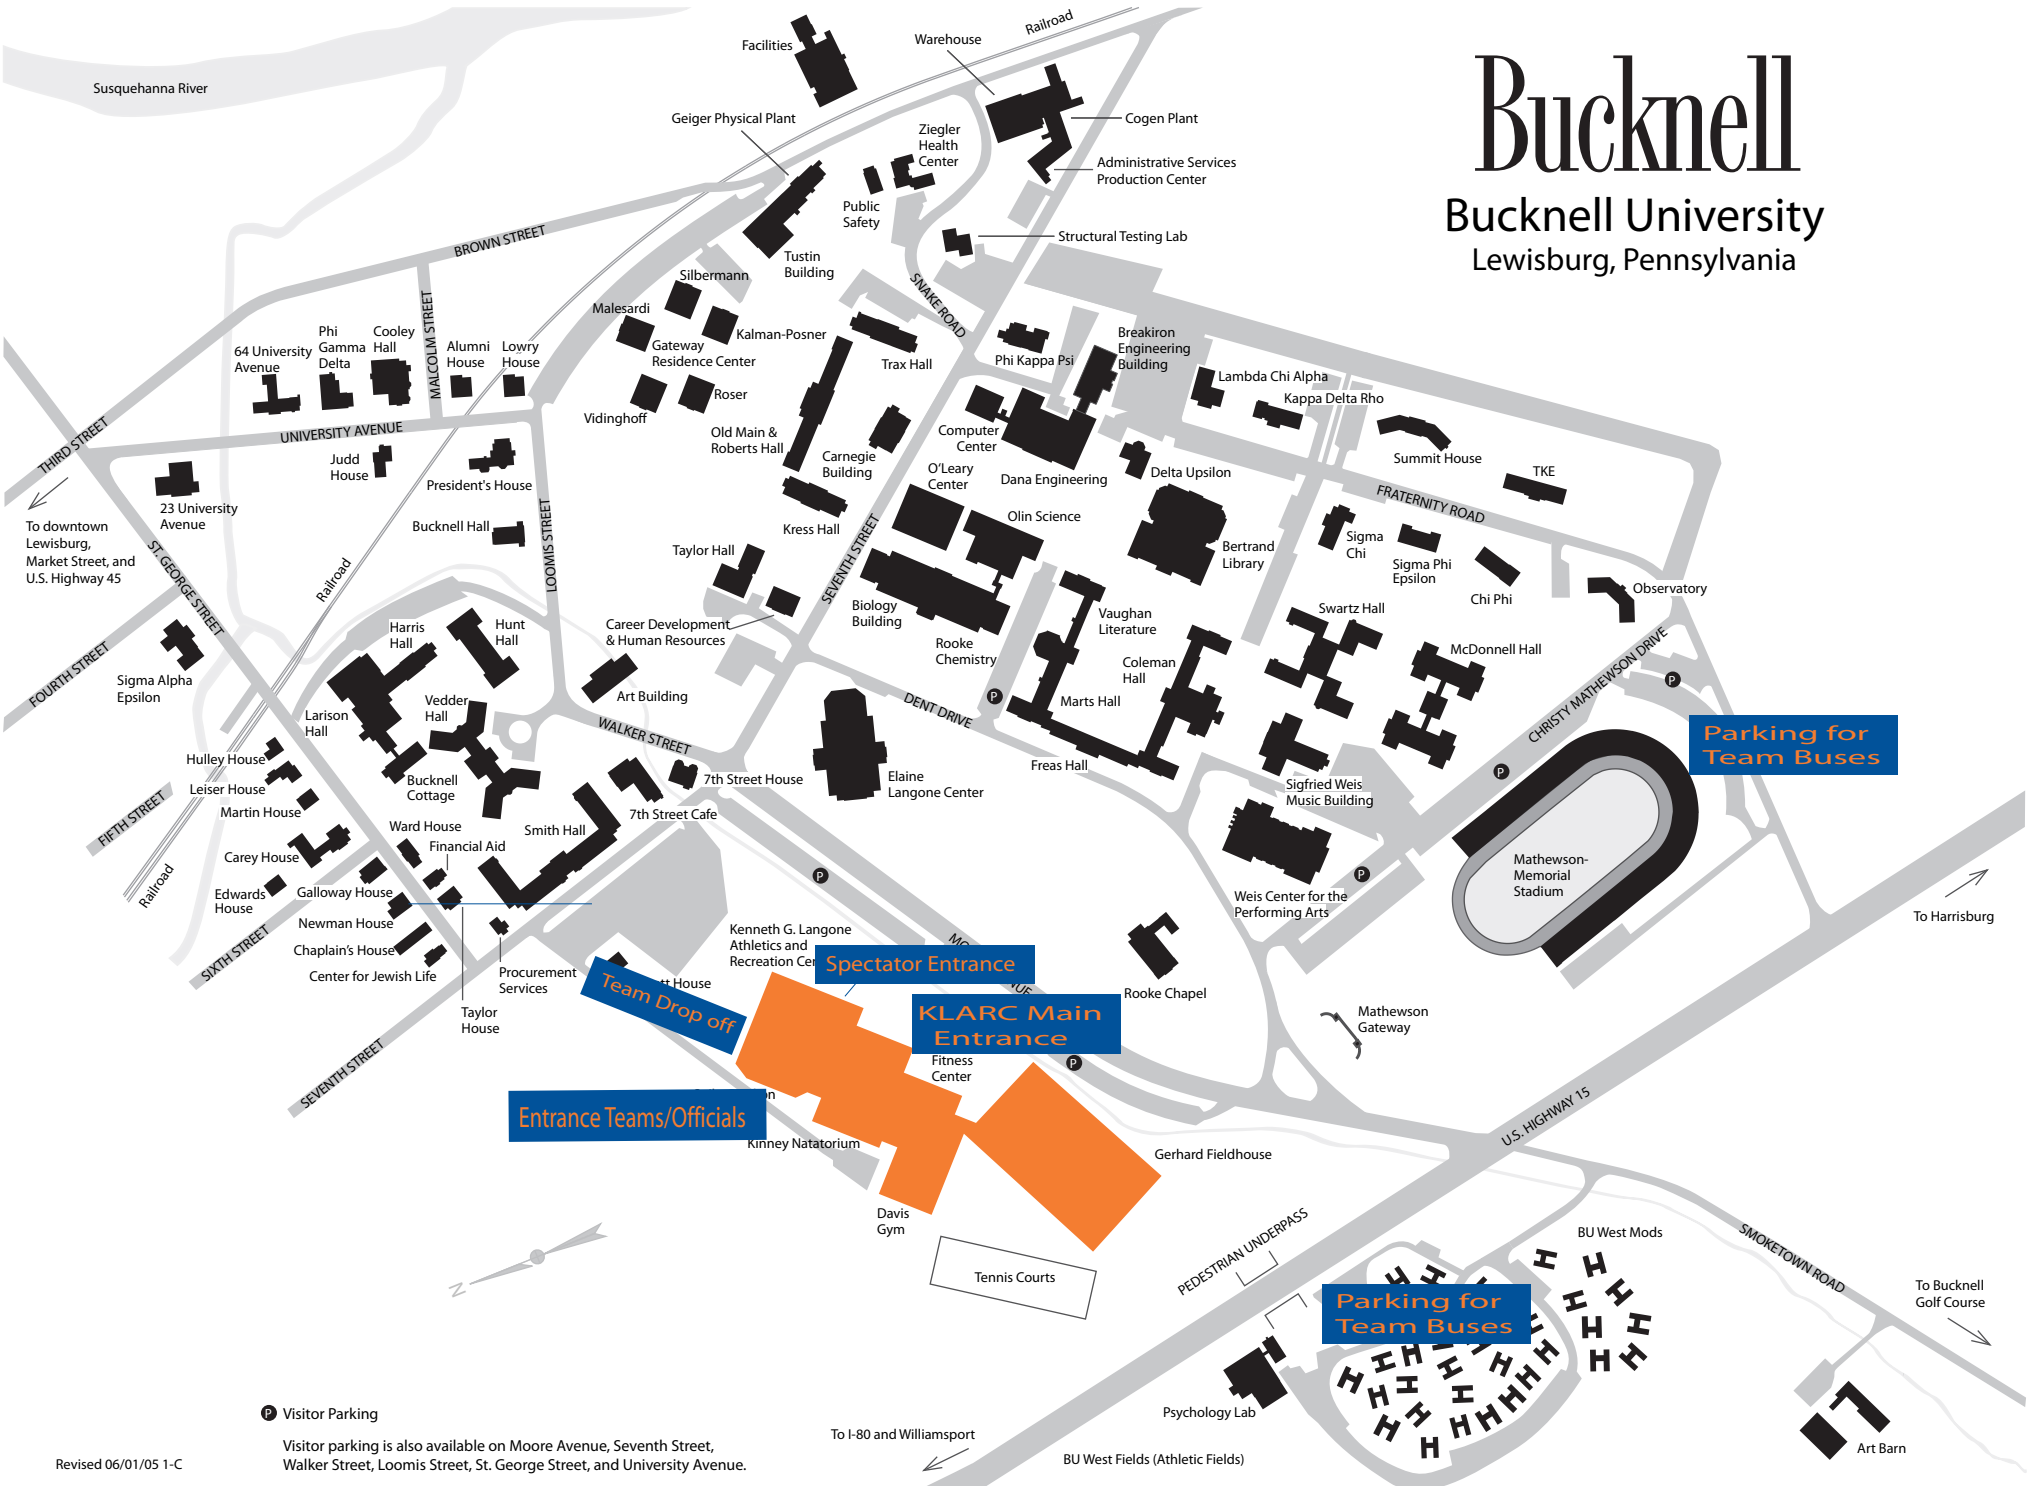

# Bucknell

## Bucknell University

Lewisburg, Pennsylvania

Parking for Team Buses

Team Drop off

Spectator Entrance

KLARC Main Entrance

Entrance Teams/Officials

Parking for Team Buses

**P** Visitor Parking

Visitor parking is also available on Moore Avenue, Seventh Street, Walker Street, Loomis Street, St. George Street, and University Avenue.